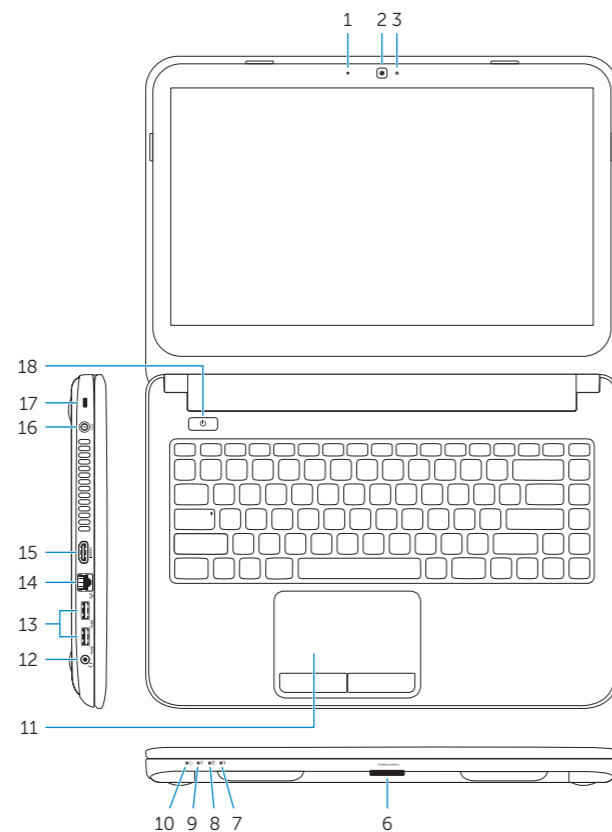

## Features

Özellikler | תכונות

1. Digital microphone
2. Camera
3. Camera-status light
4. Optical drive
5. USB 2.0 port
6. Media-card reader
7. Wireless-status light
8. Battery-status light
9. Hard-drive activity light
10. Power-status light
11. Touchpad
12. Headset port