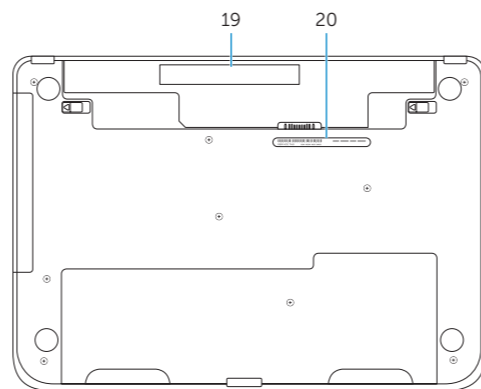

## Features

Özellikler | תכונות

1. Digital microphone
2. Camera
3. Camera-status light
4. Optical drive
5. USB 2.0 port
6. Media-card reader
7. Wireless-status light
8. Battery-status light
9. Hard-drive activity light
10. Power-status light
11. Touchpad
12. Headset port